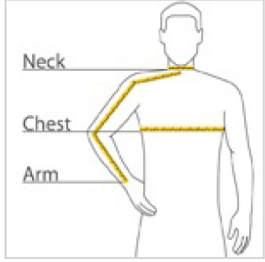

This comfortable wash-and-wear shirt is indispensable for the workday. Wrinkle resistance makes this shirt a cut above the competition so you and your staff can be, too.

- 4.5-ounce, 55/45 cotton/poly
- Button-down collar
- Dyed-to-match buttons
- Left chest pocket
- Box back pleat
- Adjustable cuffs
- White, Athletic Gold, Texas Orange, Burgundy, Coffee Bean, Light Blue, Navy, Classic Navy, Steel Grey, Purple and Black have a Light Stone contrast neckband.
- Light Stone and Royal have a Classic Navy contrast neckband.
- Dark Green has a Navy contrast neckband.

front

back

CARE INSTRUCTIONS

Machine wash warm with like colors. Only non-chlorine bleach when needed. Tumble dry low. Warm iron if necessary.

HOW TO MEASURE

CHEST
With arms down at sides, measure around the upper body, under arms and over the fullest part of the chest.

NECK
Measure around the base of the neck, inserting a finger or two between the tape and neck for comfort.

ARM
Place hand on hip. Start at the center of the back of the neck and measure across the shoulder, to the elbow, and then down to the wrist.

SIZE CHART

	XS	S	M	L	XL	2XL	3XL	4XL	5XL	6XL	7XL	8XL	9XL	10XL
Chest	32-34	35-37	38-40	41-43	44-46	47-49	50-53	54-57	58-60	61-63	64-66	67-69	70-72	73-75
Neck	14 1/2 - 15	15 - 15 1/2	15 1/2 - 16	16 - 16 1/2	16 1/2 - 17	17 - 17 1/2	17 1/2 - 18	18 - 18 1/2	18 1/2 - 19	19 - 19 1/2	19 1/2 - 20 1/4	20 1/4 - 20 3/4	20 3/4 - 21 1/4	21 1/4 - 21 3/4
Arm	30 1/2	32	34	35	36 1/2	37 1/2	38 1/2	39 1/2	40 1/2	41 1/2	41 1/2	41 1/2	41 1/2	41 1/2